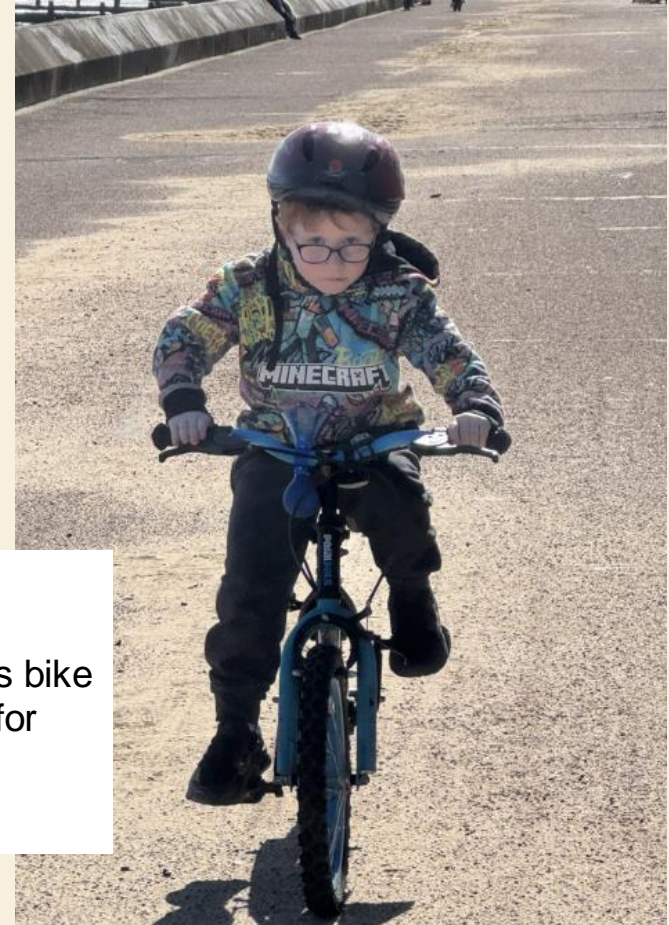

George

George rode 20miles on his bike during March raising £110 for the FOBs 2025 Challenge.